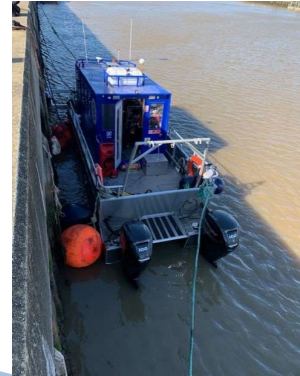

### **Validus, 7.8m Aluminum Catamaran**

Name – Validus

Length – 7.8m

Beam – 2.5m

Weight – 2050kg

OBM's – Twin 115hp, Mercury 4 stroke

Winch – 4,000kg, A Frame 250kg

Diesel heater,

Coded – Cat 3

Hull Material – Aluminum

Speed – 12 Cruise – 20 knots Top speed

Toilet, 2 x Survey Tables, 3 chairs, Electrics, Generator,

### **Fortis, 7m Aluminum Landing Craft**

Name – Fortis

Length – 7m

Beam – 2.6m

Draft – 0.4m

Coded – Cat 4 3R

Material – Aluminum

2 x Side Scan Arms

## Modular Pontoons

**Modular pontoons cost effective, easily road transportable and built to size on site. To give a range of various sizes and rigged to suit clients needed. Can also be doubled up to increase deck load. Moonpools, Winches, scaffolding, Dive spreads, etc. A great work platform.**